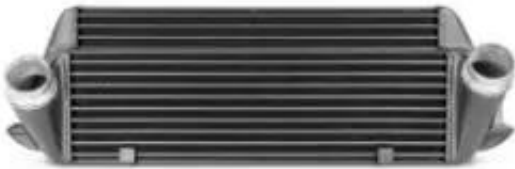

Link do produktu: <https://bizongarage.pl/competition-intercooler-kit-wagner-tuning-evo-2-for-bmw-f20-f30-p-51905.html>

Competition Intercooler Kit Wagner Tuning EVO 2 for BMW F20 F30

Cena brutto	4 525,17 zł
Cena netto	3 679,00 zł
Numer katalogowy	WT-200001071