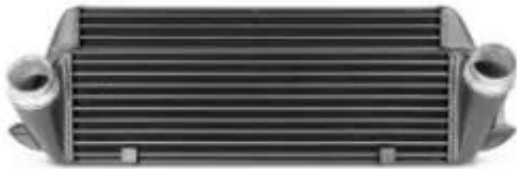

Link do produktu: <https://bizongarage.pl/competition-intercooler-kit-wagner-tuning-evo-2-for-bmw-f20-f30-p-51905.html>

Competition Intercooler Kit Wagner Tuning EVO 2 for BMW F20 F30

Cena brutto	4 525,17 zł
Cena netto	3 679,00 zł
Numer katalogowy	WT-200001071