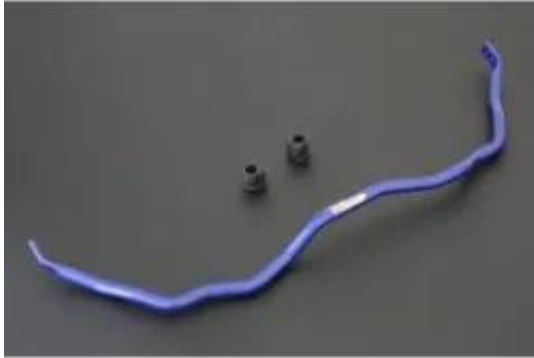

Dane aktualne na dzień: 20-06-2026 11:06

Link do produktu: <https://bizongarage.pl/hardrace-front-sway-bar-for-honda-crv-p-181679.html>

## Hardrace Front Sway Bar For Honda CRV

Cena brutto	<b>982,87 zł</b>
-------------	------------------

Cena netto	<b>799,08 zł</b>
------------	------------------

Numer katalogowy	<b>HR-7607</b>
------------------	----------------

### Opis produktu

Sway Bar affects the handling and the car's over steer and under steer. It ties the lower suspension links together across the front or back, will keep your car flat in turns instead of leaning over to one side. Hardrace sway bars provide better control especially at high speeds cornering. Designed for OE direct replacement. Hollow internal structure. Heat treated, adjustable type (2 holes). Correction of under or oversteer. Improve more grip and better handling . Increased stability while during high speed cornering Note:For CRV'13- Use Front Side, 25.4mmStab. Bushing Included3pcs/set Fits:Honda CR-V 4th RM1/RM3/RM4 2012-2016