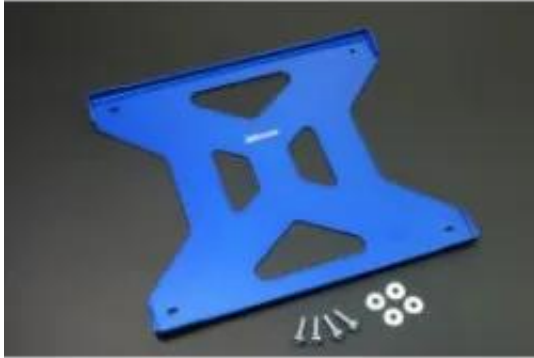

Link do produktu: <https://bizongarage.pl/hardrace-middle-lower-brace-mazda-mx5-miata-p-183197.html>

Hardrace Middle Lower Brace Mazda MX5 Miata

Cena brutto	462,58 zł
Cena netto	376,08 zł
Numer katalogowy	HR-Q0717

Opis produktu

HARDRACE Middle Lower Brace, made of unique high density steel, provide excellent stability, reinforced body structure.. Easy to install. Increases chassis strength & handling. Direct bolt-on installation; No modification needed Note:1 PCS/SET Fits:Mazda MX-5 MIATA 4th ND 2015-