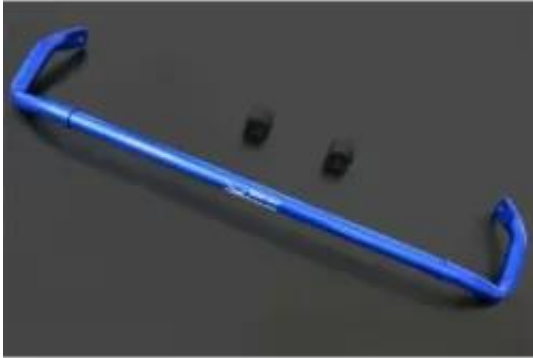

Link do produktu: <https://bizongarage.pl/hardrace-rear-sway-bar-for-bmw-5-series-p-183022.html>

Hardrace Rear Sway Bar For Bmw 5 Series

Cena brutto	1 146,64 zł
-------------	--------------------

Cena netto	932,23 zł
------------	------------------

Numer katalogowy	HR-Q0523
------------------	-----------------

Opis produktu

Sway Bar affects the handling and the car's over steer and under steer. It ties the lower suspension links together across the front or back, will keep your car flat in turns instead of leaning over to one side. Hardrace sway bars provide better control especially at high speeds cornering. Designed for OE direct replacement. Hollow internal structure. Correction of under or oversteer. Improve more grip and better handling . Increased stability while during high speed cornering Note:Rear 28 mm Suitable for non-dynamic drive models3 PCS/SET Fits:BMW 5 Series G30/G31 2017-2024 BMW 7 Series G11/G12 2015-2022