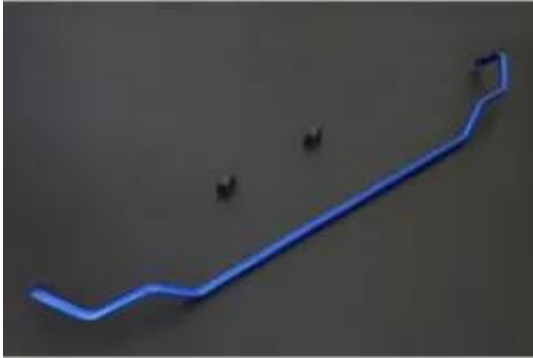

Link do produktu: <https://bizongarage.pl/hardrace-rear-sway-bar-for-bmw-p-181786.html>

Hardrace Rear Sway Bar For Bmw

Cena brutto	982,87 zł
-------------	------------------

Cena netto	799,08 zł
------------	------------------

Numer katalogowy	HR-7723
------------------	----------------

Opis produktu

Sway Bar affects the handling and the car's over steer and under steer. It ties the lower suspension links together across the front or back, will keep your car flat in turns instead of leaning over to one side. Hardrace sway bars provide better control especially at high speeds cornering . Designed for OE direct replacement . Hollow internal structure . Heat treated . Correction of under or oversteer . Improve more grip and better handling . Increased stability while during high speed cornering Note:For F20/F21/F22/F23/F30/F31/F32/F33/F34 19 mm3 PCS/SET Fits:BMW 1 Series F20/F21 2011-2019 BMW 3 Series F30/F31/F34/F35 2011-2019 BMW 4 Series F32/F33/F36 2013-2020 BMW 2 Series F22/F23 2014-2021